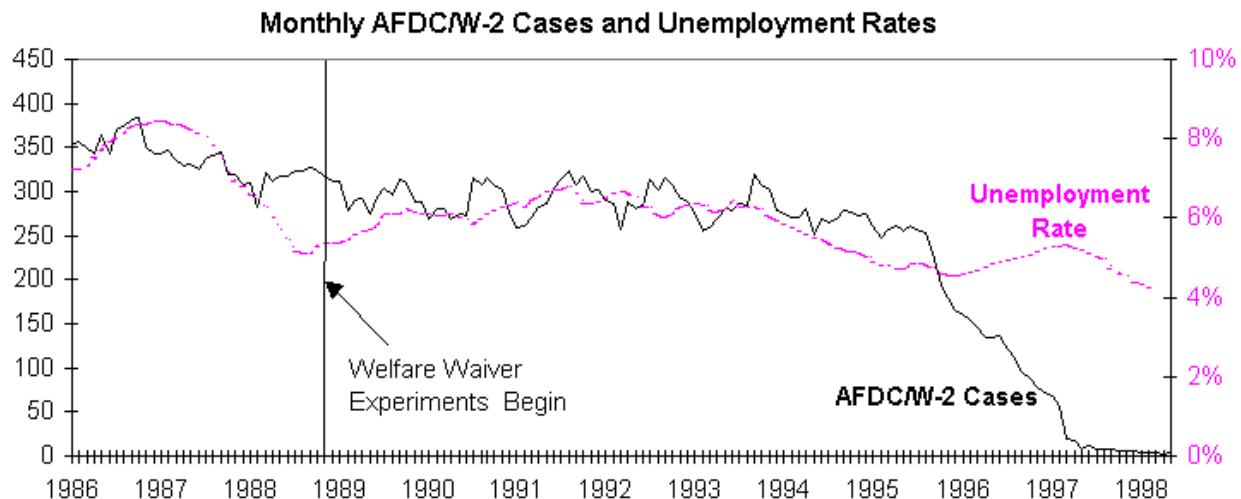

Adams County

Source: Employment and Training Institute-University of Wisconsin-Milwaukee-1999.