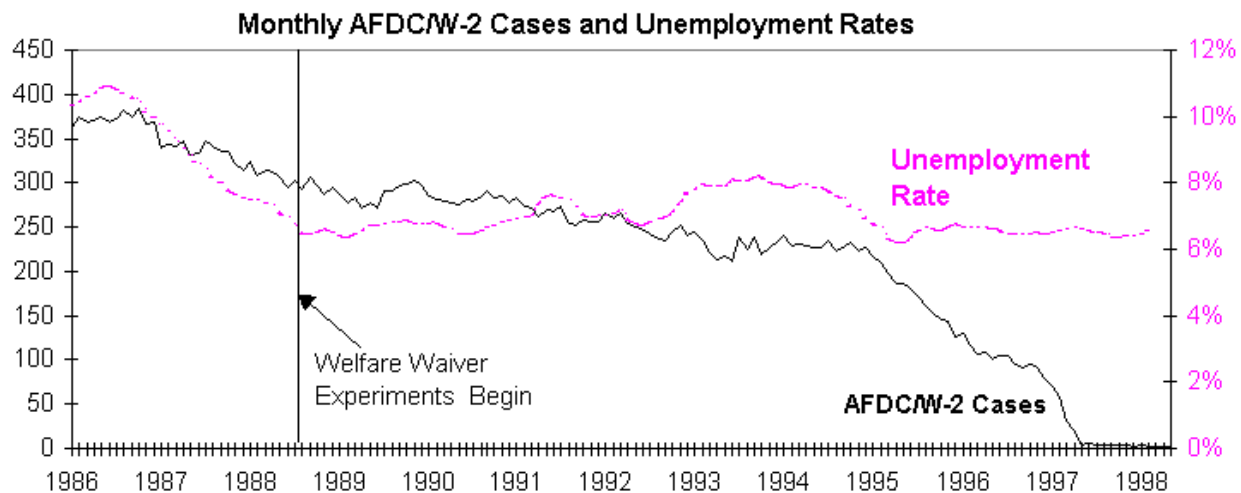

Ashland County

Source: Employment and Training Institute-University of Wisconsin-Milwaukee-1999.