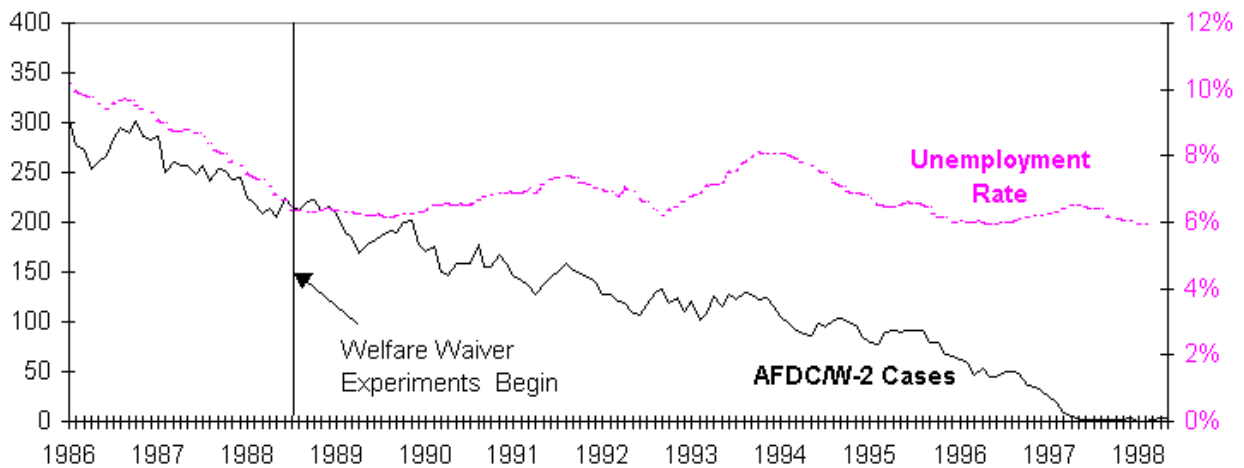

Bayfield County

Monthly AFDC/W-2 Cases and Unemployment Rates

Source: Employment and Training Institute-University of Wisconsin-Milwaukee-1999.