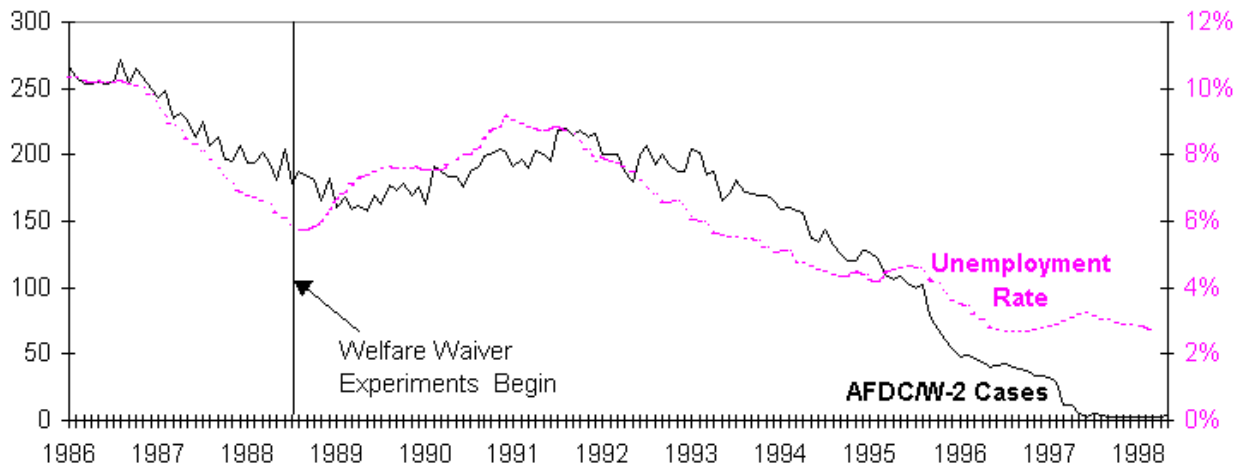

Calumet County

Monthly AFDC/W-2 Cases and Unemployment Rates

Source: Employment and Training Institute-University of Wisconsin-Milwaukee-1999.