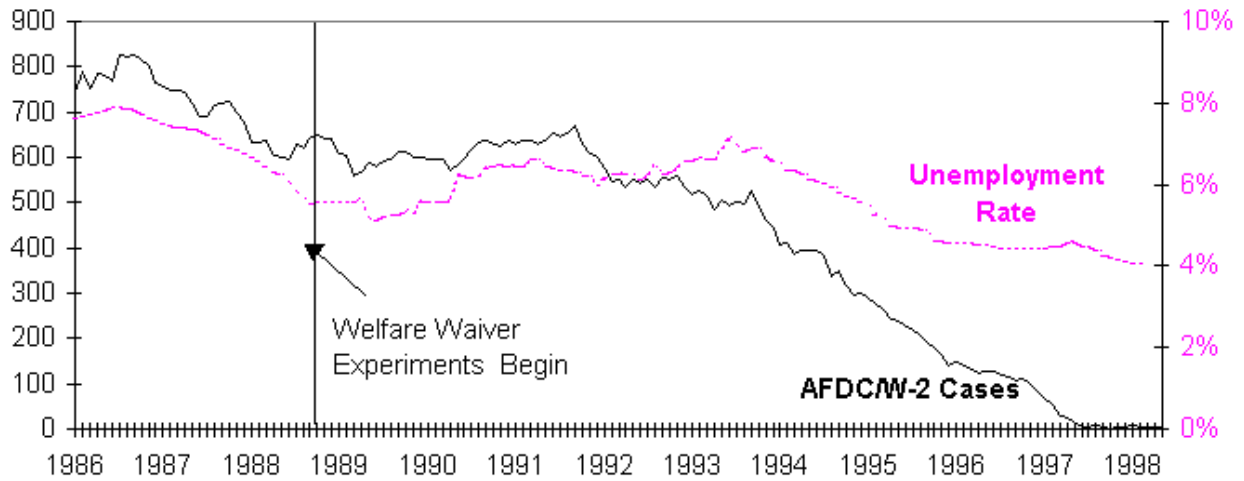

BARRON COUNTY

Monthly AFDC/W-2 Cases and Unemployment Rates

Source: Employment and Training Institute-University of Wisconsin-Milwaukee-1999.